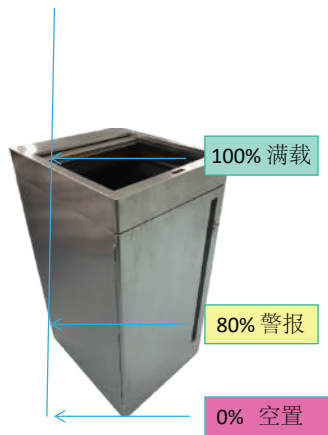

Smart Campus

- Home
- Dashboard
- Report
- Settings
- Alert Setting
- User Management

Building Name/Male Washroom 2nd Floor Trash Bin Level Status

History of Trash Bin

Value

From: December 18th 23:44 To: December 19th 23:44

2019-12-19 23:39:19

BACK

垃圾桶的实时状态, 室内气味传感器和漏水警报, 获得实时数据可通知主管们如何调派人手才能达致最佳清洁及保养效果

Smart Campus

- Home
- Dashboard
- Report
- Settings
- Alert Setting
- User Management

List Report Page

Alert Setting

User Management

Edit Button	De-active Button	Name	Email	User Role

Create

列出报告/警报设置和用户管理平台